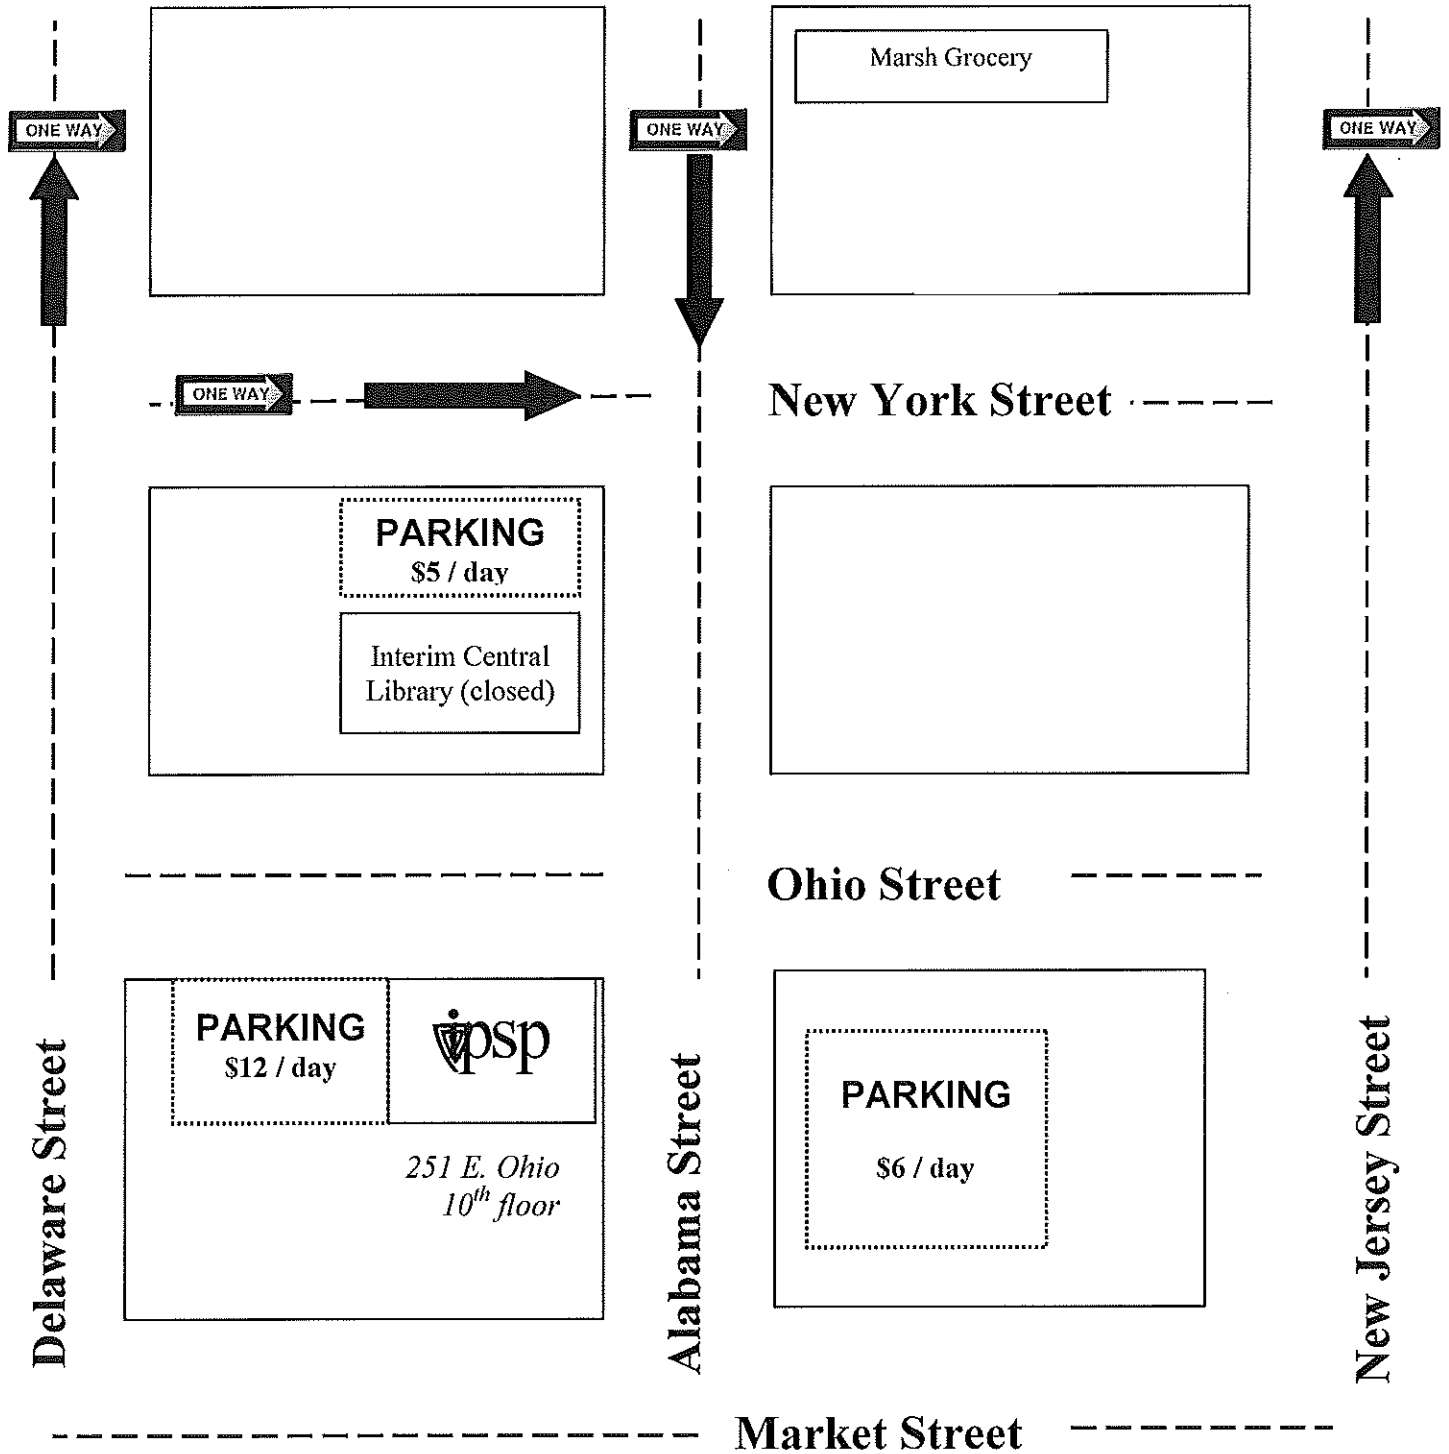

# LOCATION OF IPSP OFFICE

**Institute for Public Safety Personnel, Inc.**

251 E. Ohio Street, Suite 1000

Indianapolis, IN 46204

(317) 687-8910